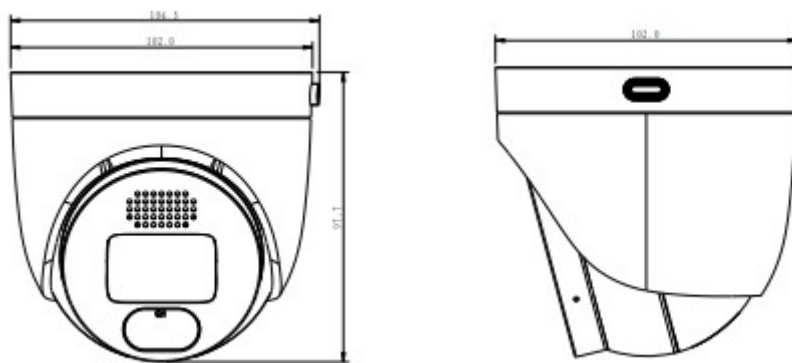

Networking		
Network transmission	Protocols supported by IPv4	TCP, UDP, IPv4, DHCP, DNS, ICMP, IGMP, HTTPS, FTP, SFTP, RTP, RTSP, RTCP, SIP, ARP, SSL, NTP, 802.1X, QoS, and SMTP
	Protocols supported by IPv6	HTTPS, RTP, RTCP, RTSP, ONVIF, IPv6, ICMPv6, and DHCPv6

Port	
Storage port	Provides one microSD card slot that supports microSDHC/microSDXC (maximum memory card capacity: 256 GB).
Network port	One RJ45 10M/100M adaptive Ethernet port
Audio port	Supported (one-channel built-in MIC)/Supported (one-channel speaker)

General Specifications	
Power type	12 V DC and PoE (IEEE 802.3af)
Power consumption	Maximum: 12.2 W; typical: 8.2 W
Operating temperature	-30°C to +60°C
Operating humidity	5% to 95% (non-condensing)
Surge protection	2 kV
IP rating	IP67
Equipment Anti Corrosion	Class C corrosion resistance
Weight	Net weight 0.387 kg;Gross weight 0.098 kg
Dimensions	Device dimensions 97 mm x 103 mm x 103 mm;Package dimensions 115 mm x 125 mm x 113 mm

Dimensions